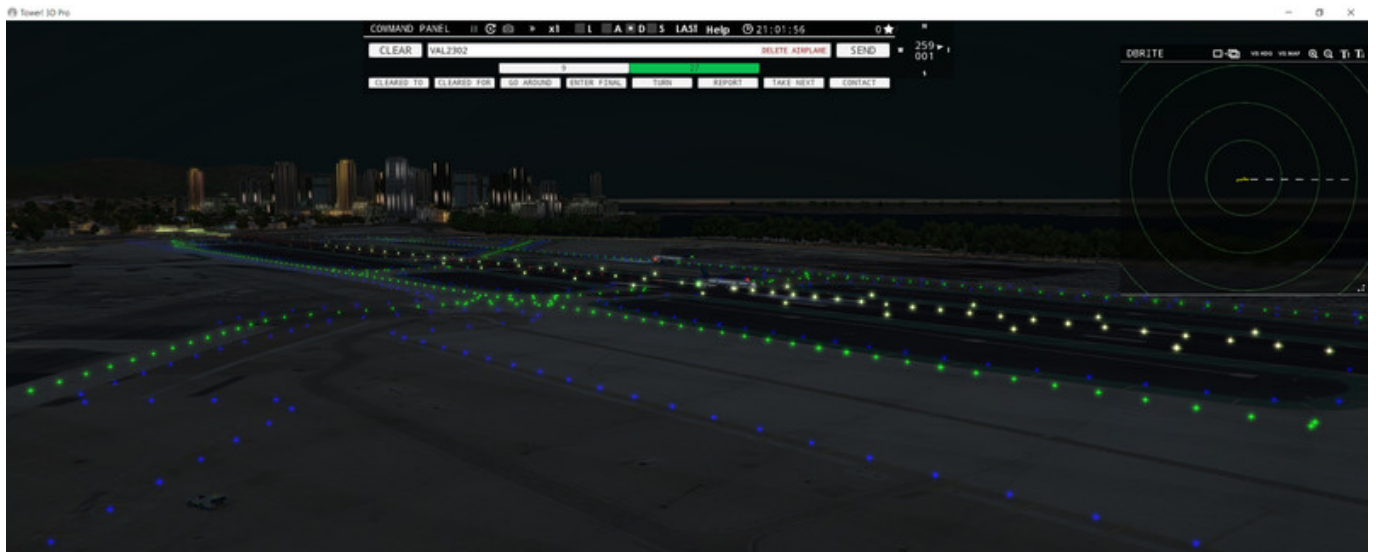

By being the busiest single runway airport in the US it adds some different challenge to the controllers.

KSAN has a displaced threshold that is simulated within Tower!3D Pro so the planes will not land at the end of the runway.

Title: San Diego International [KSAN] airport for Tower!3D Pro
Genre: Simulation
Developer:
FeelThere
Publisher:
FeelThere
Release Date: 28 Mar, 2017

a09c17d780

Minimum:

OS: 64 bit Windows 7 Pro / 8 / 10

COMMAND PANEL | | | | | | | | x1 | L | A | D | S | LAST | Help | 06:38:52 | -500 |

CLEAR | Enter command | SEND | 269 | 001

Bought this as part of the bundle for Tower 3D Pro. Just make sure you dont start this airport at midnight as it will not load. Easy way to get it started is to choose another time then it loads no problem!