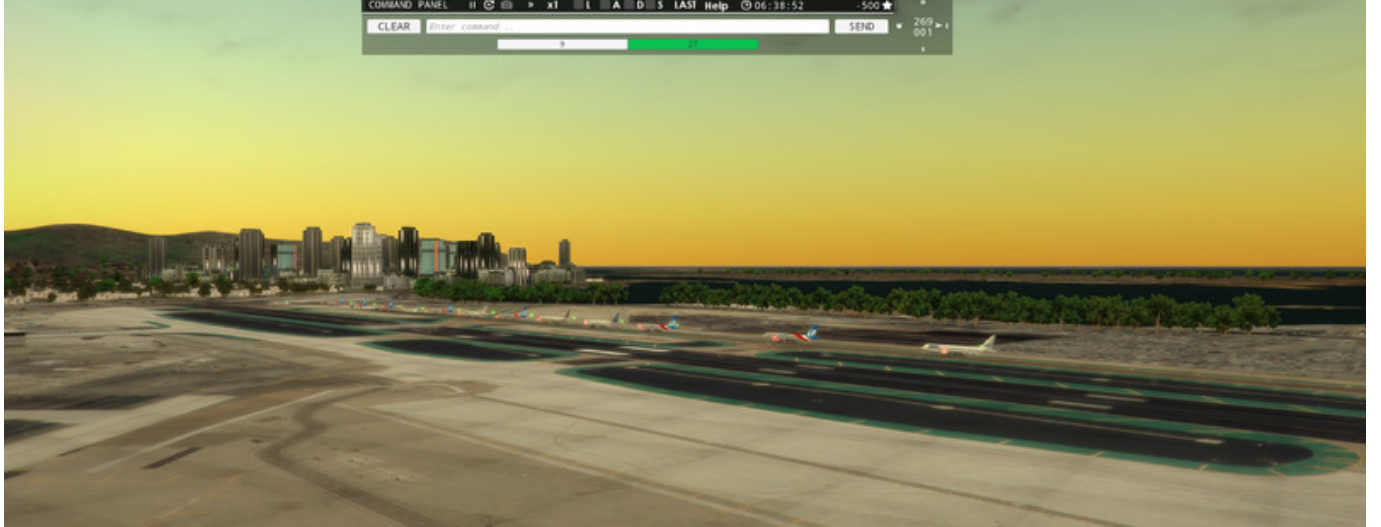

By being the busiest single runway airport in the US it adds some different challenge to the controllers.

KSAN has a displaced threshold that is simulated within Tower!3D Pro so the planes will not land at the end of the runway.

COMMAND PANEL | | | | | | | | x1 | L | A | D | S | LAST | Help | 06:38:52 | -500 |

CLEAR | Enter command | SEND | 269 | 001

Bought this as part of the bundle for Tower 3D Pro. Just make sure you dont start this airport at midnight as it will not load. Easy way to get it started is to choose another time then it loads no problem!